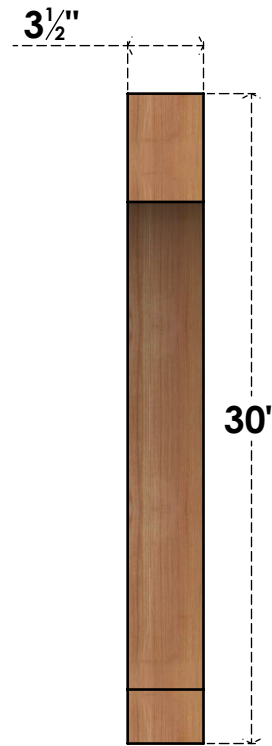

# BRC04X26X30IMP00SWR

3 1/2"W X 26"D X 30"H IMPERIAL SMOOTH BRACE, WESTERN RED CEDAR

**SIDE**

**FRONT**

EKENA MILLWORK  
 2300 WEST MAIN ST.  
 CLARKSVILLE, TX 75426  
 TOLL FREE: 866-607-0453  
 WWW.EKENAMILLWORK.COM

**NOTES**

1. INSTALLATION TO BE COMPLETED IN ACCORDANCE WITH MANUFACTURER'S SPECIFICATIONS.
2. DRAWING MAY NOT BE TO SCALE
3. THIS DRAWING IS INTENDED FOR DESIGN AND PLANNING PURPOSES ONLY.
4. ALL INFORMATION CONTAINED HEREIN WAS CURRENT AT THE TIME OF DEVELOPMENT BUT MUST BE REVIEWED AND APPROVED BY THE PRODUCT MANUFACTURER TO BE CONSIDERED ACCURATE.
5. PRODUCTS ARE NOT KILN DRIED. THIS ITEM IS UNIQUE AND WILL CONTAIN THE NATURAL VARIATIONS THAT THE WOOD SPECIES OFFERS. THIS MAY RESULT IN VARIATIONS UP TO 1/4"