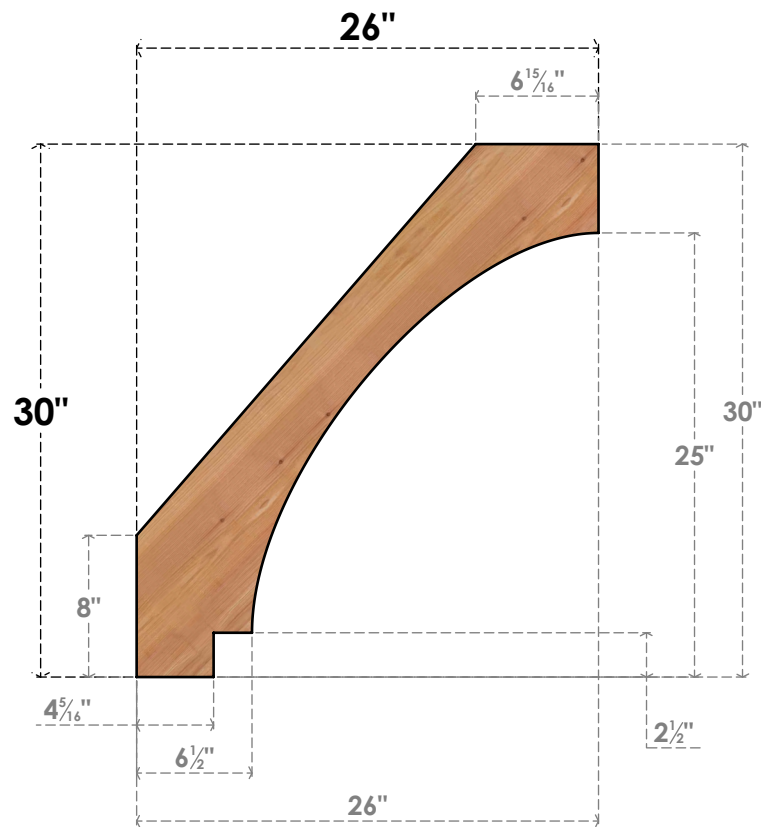

# BRC04X26X30IMP00SWR

3 1/2"W X 26"D X 30"H IMPERIAL SMOOTH BRACE, WESTERN RED CEDAR

**SIDE**

**FRONT**

EKENA MILLWORK  
 2300 WEST MAIN ST.  
 CLARKSVILLE, TX 75426  
 TOLL FREE: 866-607-0453  
 WWW.EKENAMILLWORK.COM

**NOTES**

1. INSTALLATION TO BE COMPLETED IN ACCORDANCE WITH MANUFACTURER'S SPECIFICATIONS.
2. DRAWING MAY NOT BE TO SCALE
3. THIS DRAWING IS INTENDED FOR DESIGN AND PLANNING PURPOSES ONLY.
4. ALL INFORMATION CONTAINED HEREIN WAS CURRENT AT THE TIME OF DEVELOPMENT BUT MUST BE REVIEWED AND APPROVED BY THE PRODUCT MANUFACTURER TO BE CONSIDERED ACCURATE.
5. PRODUCTS ARE NOT KILN DRIED. THIS ITEM IS UNIQUE AND WILL CONTAIN THE NATURAL VARIATIONS THAT THE WOOD SPECIES OFFERS. THIS MAY RESULT IN VARIATIONS UP TO 1/4"